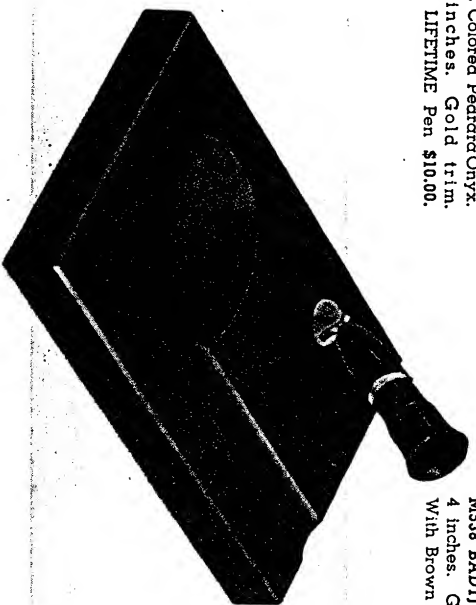

M328 BUEDI. Colored Pedarra Onyx. 3 1/2 x 3 1/2 inches. Gold trim. With Brown LIFETIME Pen $10.00.

M538 BADIJ. Brown Onyx. 2 1/2 x 4 inches. Gold Monogram plate. With Brown LIFETIME Pen $10.00.

K073 ADAWE. Black Carrara. 4 x 6 1/2 inches. Gold trim. With No. 3 Black Pen $10.00.